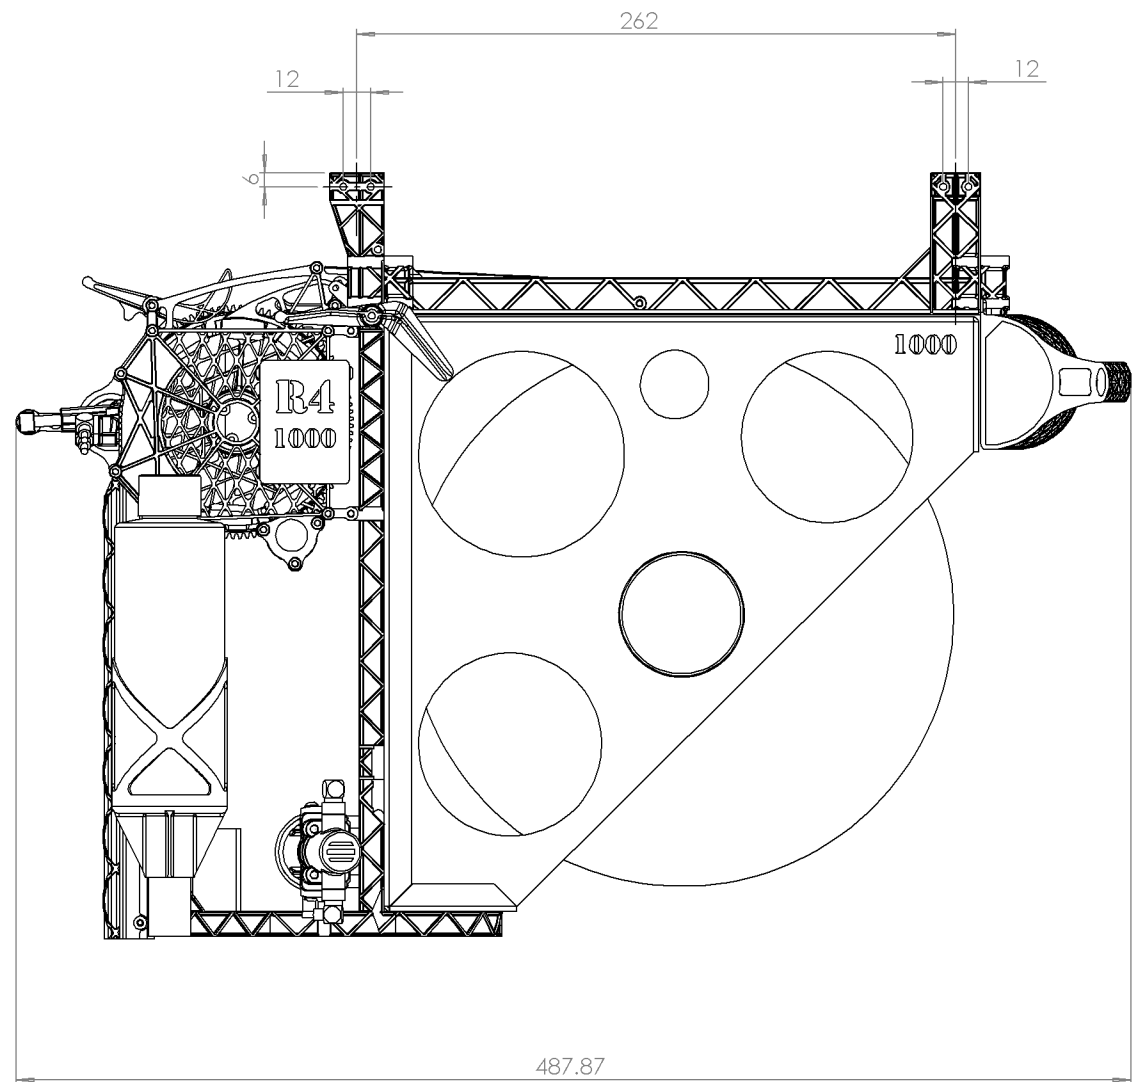

R4/1000

R4/1000

Empty weight: 1.2kg

Front attach: 1.2kg

Rear attach: 0.0kg

 Centre of gravity

R4/1000

Full weight: 3.63kg

Front attach: 2.52kg

Rear attach: 1.11kg

 Centre of gravity