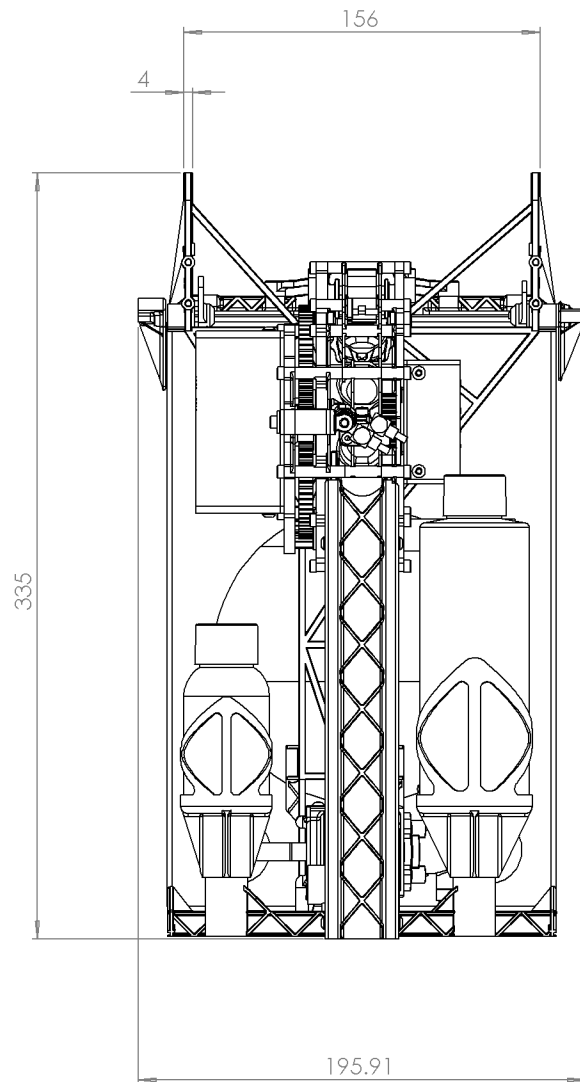

R4/1000

R4/1000

Empty weight: 1.2kg

Front attach: 1.2kg

Rear attach: 0.0kg

 Centre of gravity

R4/1000

Full weight: 3.63kg

Front attach: 2.52kg

Rear attach: 1.11kg

 Centre of gravity