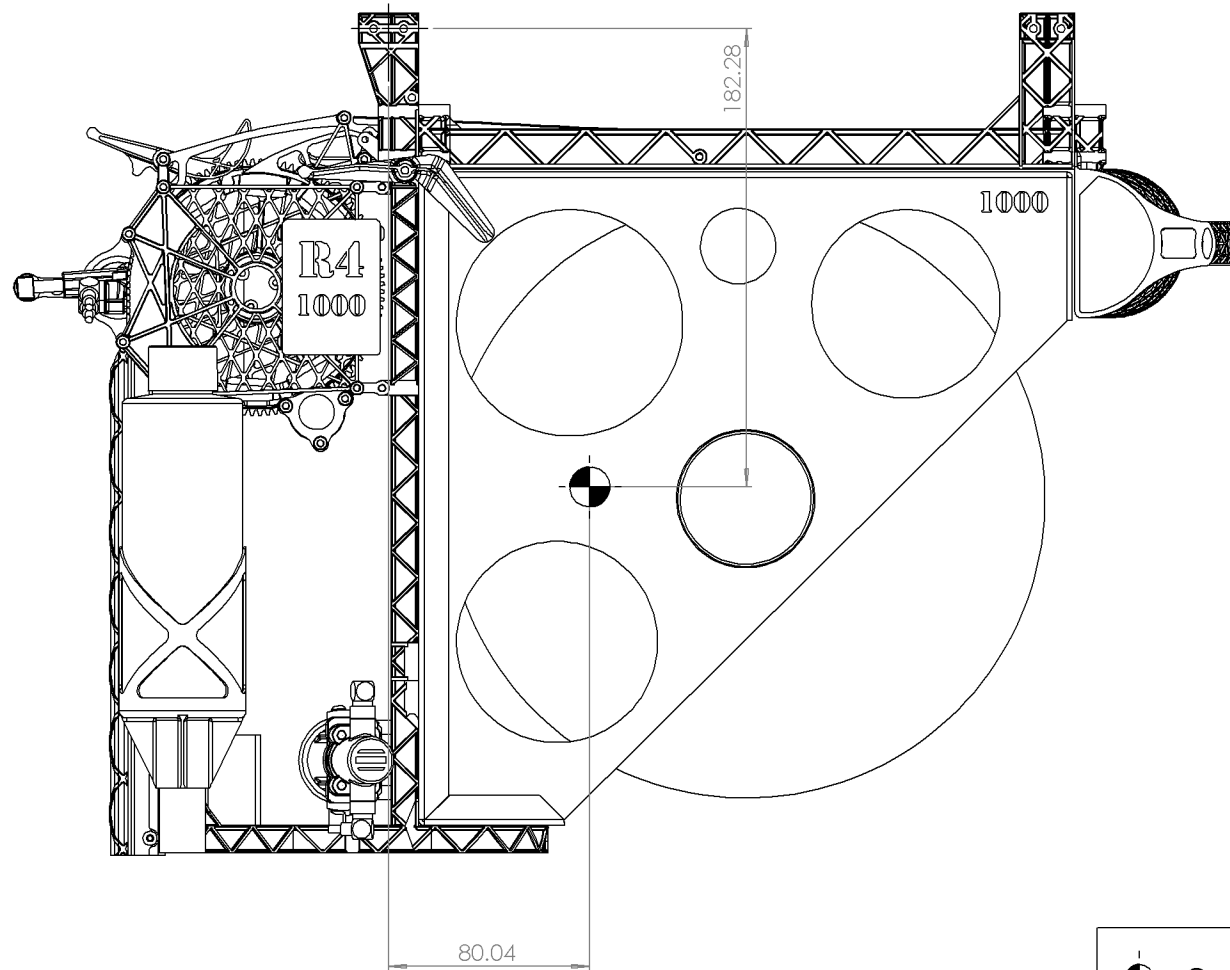

R4/1000

R4/1000

Empty weight: 1.2kg

Front attach: 1.2kg

Rear attach: 0.0kg

 Centre of gravity

R4/1000

Full weight: 3.63kg

Front attach: 2.52kg

Rear attach: 1.11kg

 Centre of gravity