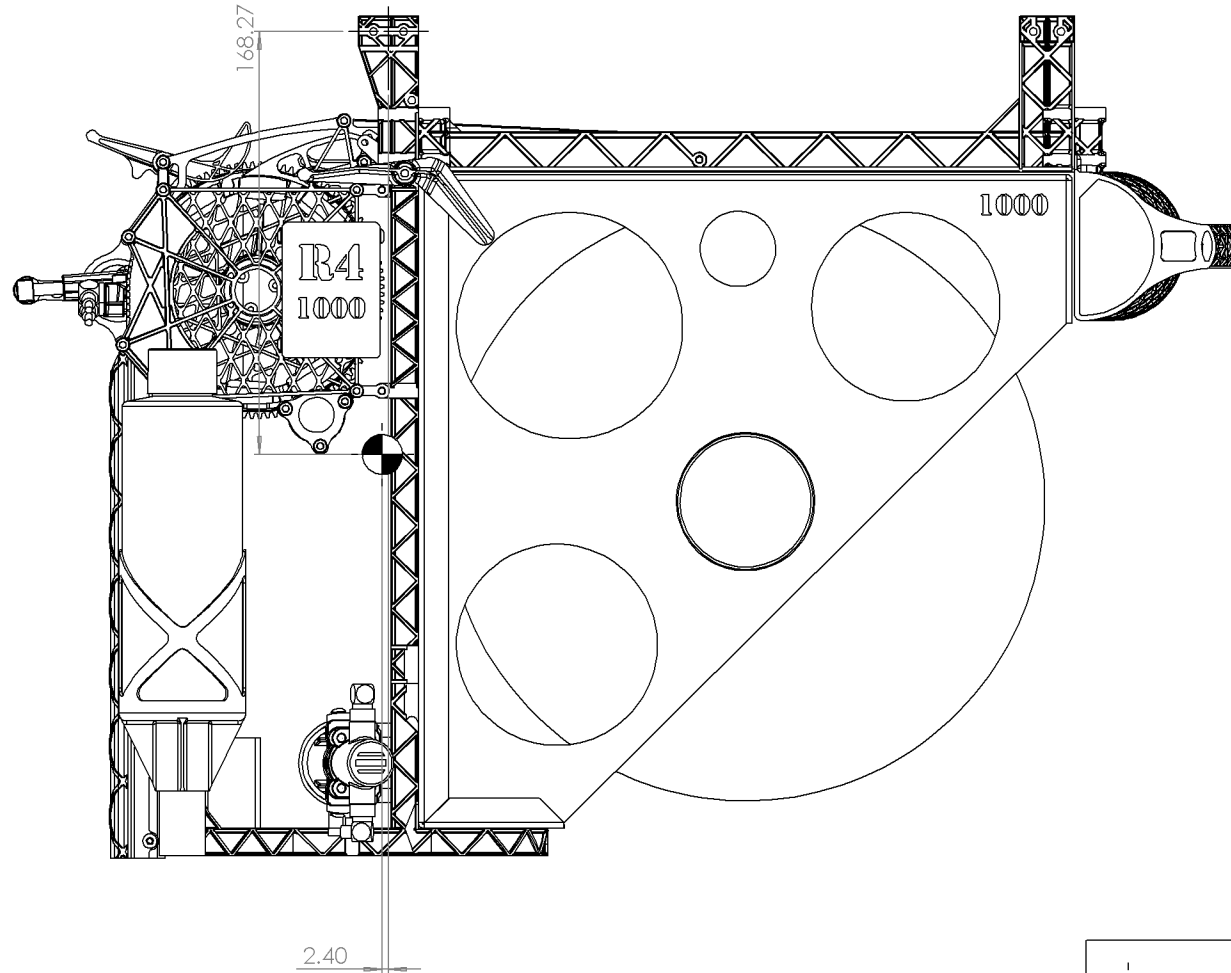

R4/1000

R4/1000

Empty weight: 1.2kg

Front attach: 1.2kg

Rear attach: 0.0kg

 Centre of gravity

R4/1000

Full weight: 3.63kg

Front attach: 2.52kg

Rear attach: 1.11kg

 Centre of gravity