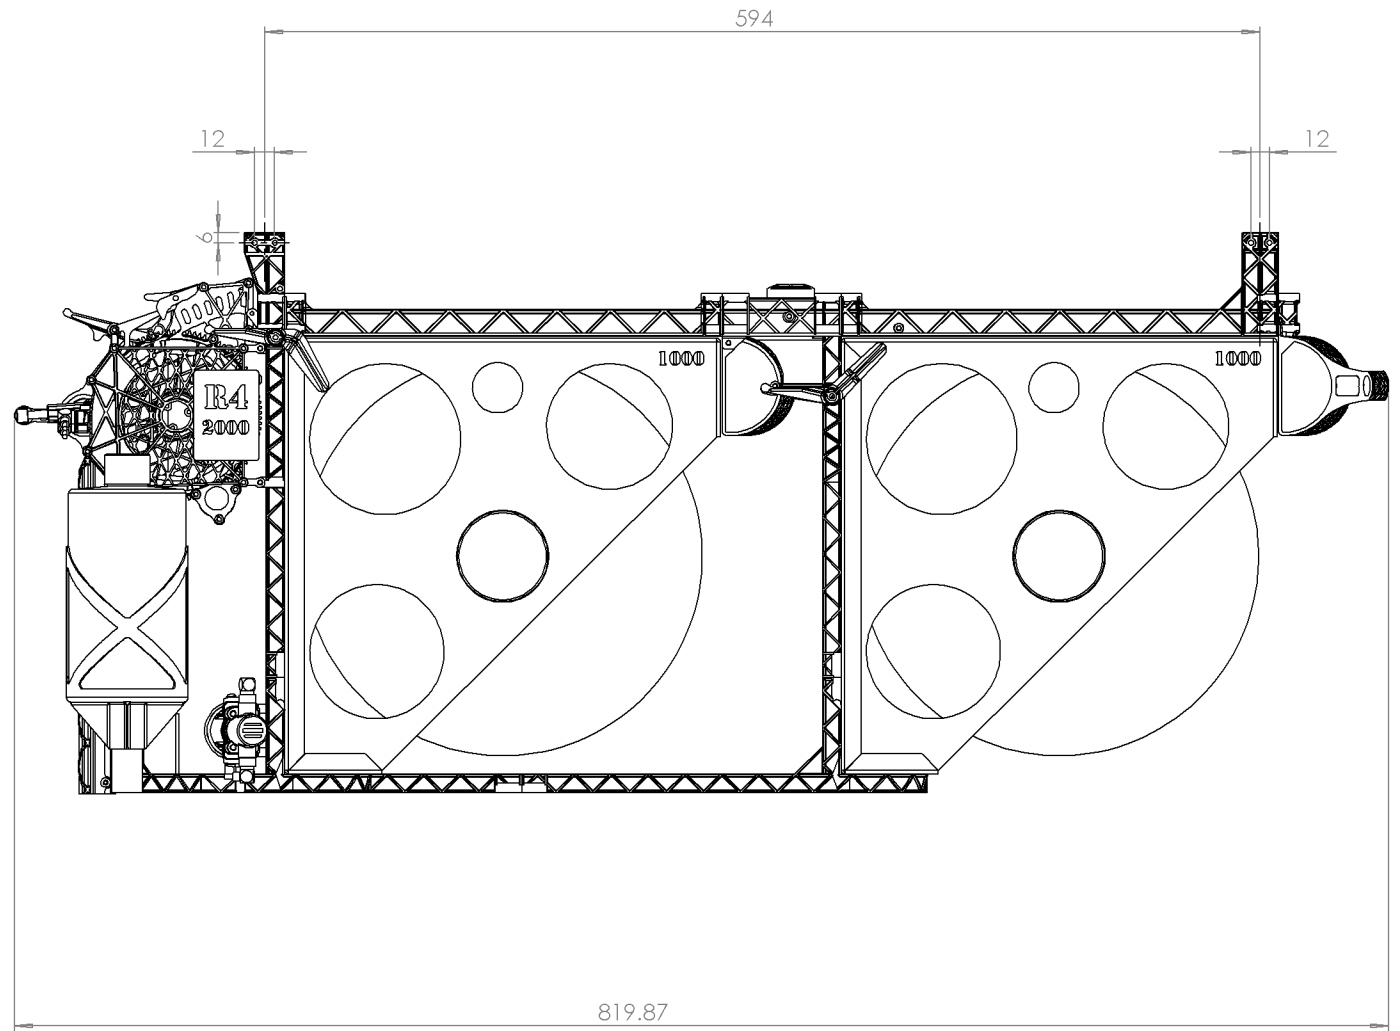

# R4/2000

Empty weight: 1.82kg

 Centre of gravity

# R4/2000

Half weight: 4.22kg

Front attach: 2.13kg

Rear attach: 2.09kg

 Centre of gravity

# R4/2000

Full weight: 6.62kg

Front attach: 4.06kg

Rear attach: 2.56kg

 Centre of gravity