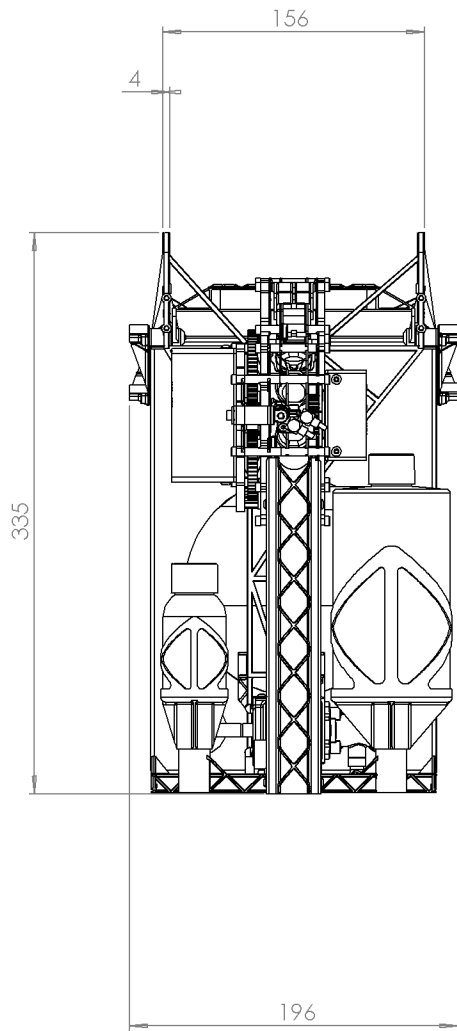

# R4/2000

Empty weight: 1.82kg

 Centre of gravity

# R4/2000

Half weight: 4.22kg

Front attach: 2.13kg

Rear attach: 2.09kg

 Centre of gravity

# R4/2000

Full weight: 6.62kg

Front attach: 4.06kg

Rear attach: 2.56kg

 Centre of gravity