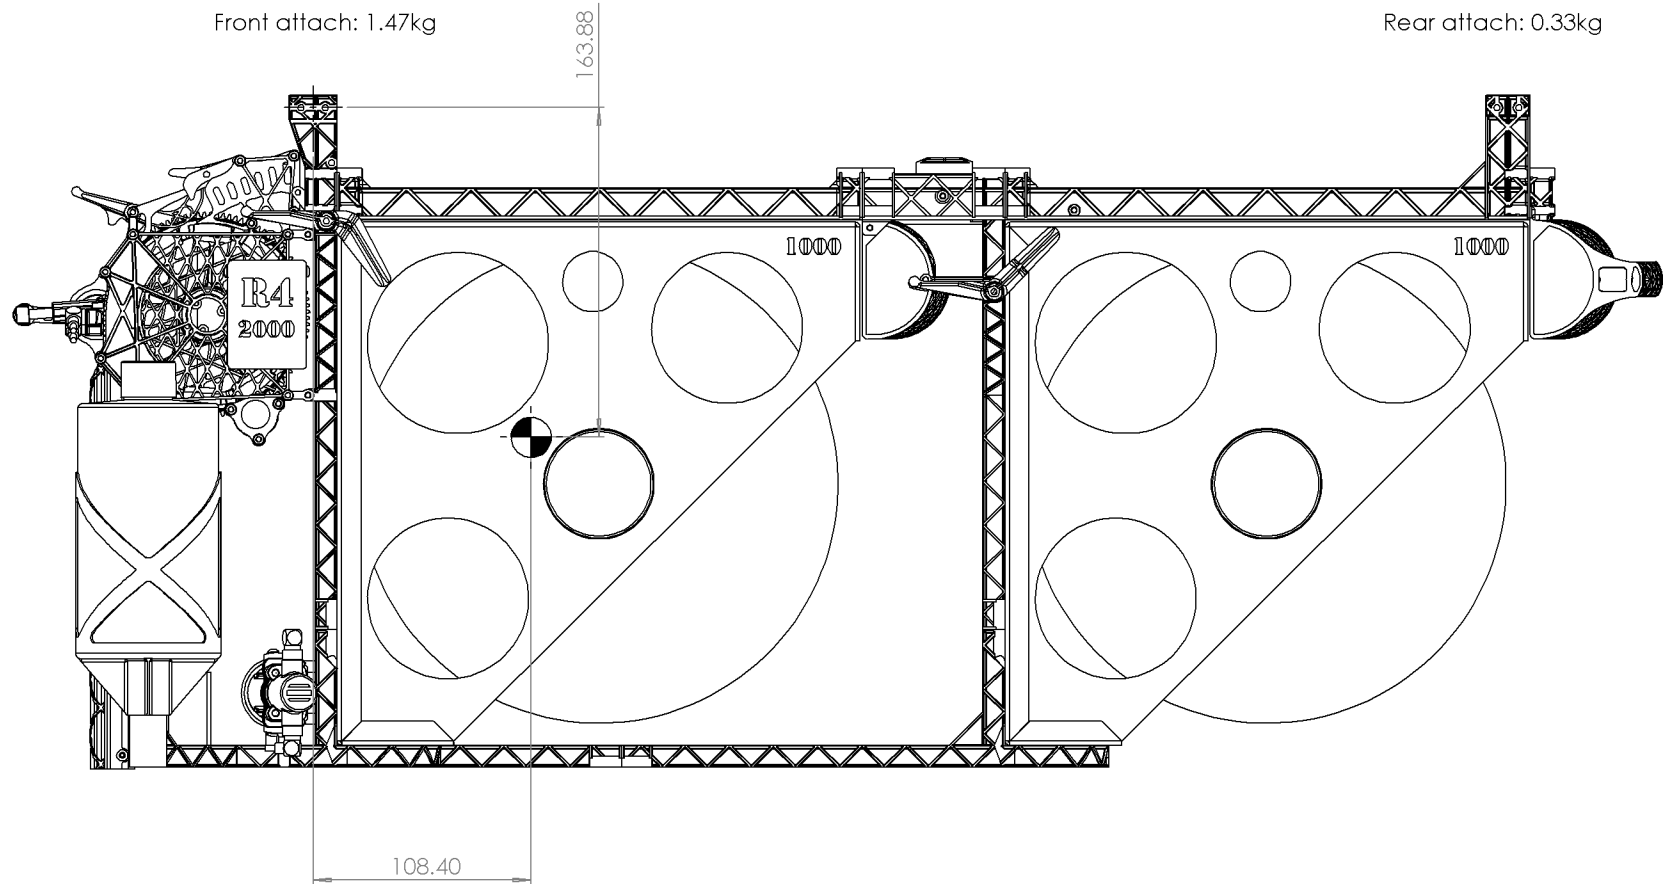

# R4/2000

Empty weight: 1.82kg

 Centre of gravity

# R4/2000

Half weight: 4.22kg

Front attach: 2.13kg

Rear attach: 2.09kg

 Centre of gravity

# R4/2000

Full weight: 6.62kg

Front attach: 4.06kg

Rear attach: 2.56kg

 Centre of gravity