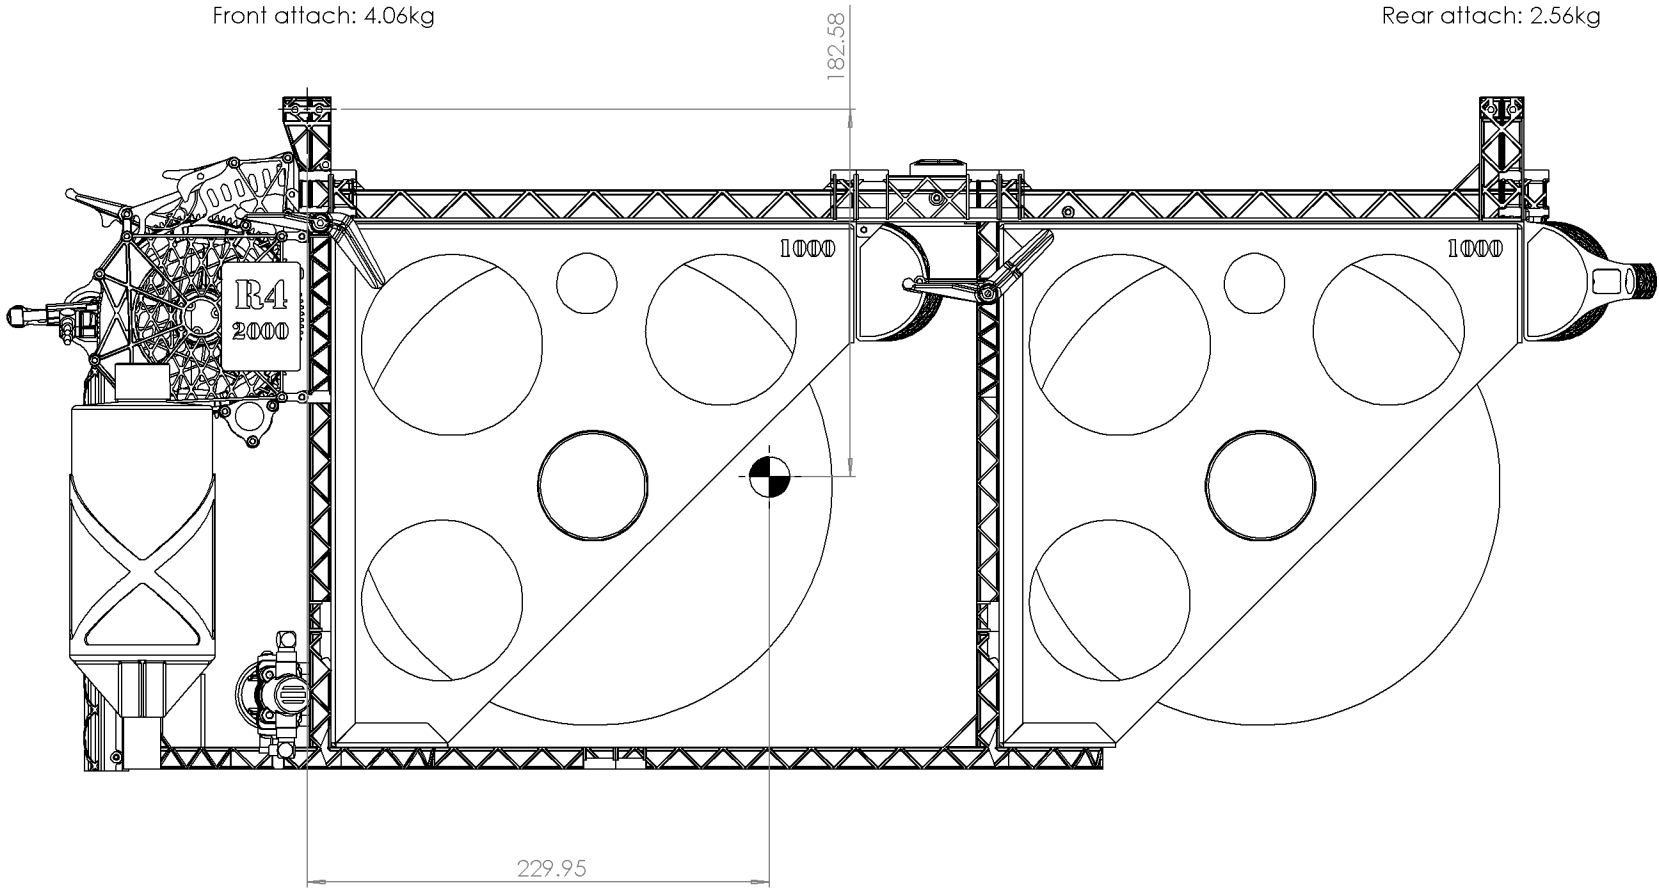

# R4/2000

Empty weight: 1.82kg

 Centre of gravity

# R4/2000

Half weight: 4.22kg

Front attach: 2.13kg

Rear attach: 2.09kg

 Centre of gravity

# R4/2000

Full weight: 6.62kg

Front attach: 4.06kg

Rear attach: 2.56kg

 Centre of gravity