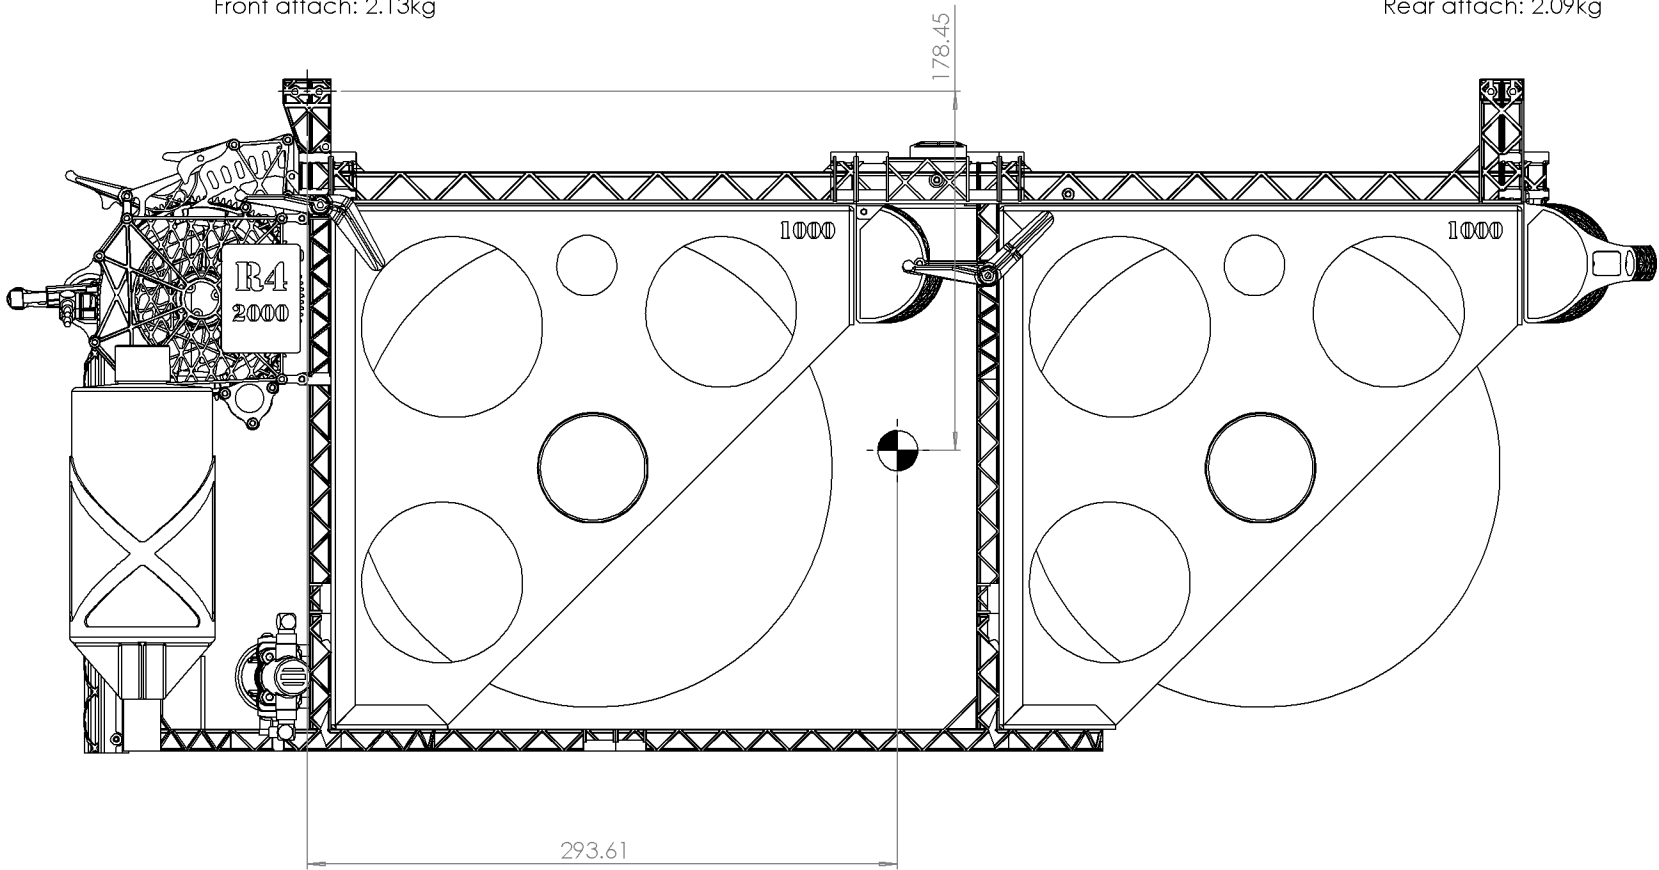

# R4/2000

Empty weight: 1.82kg

 Centre of gravity

# R4/2000

Half weight: 4.22kg

Front attach: 2.13kg

Rear attach: 2.09kg

 Centre of gravity

# R4/2000

Full weight: 6.62kg

Front attach: 4.06kg

Rear attach: 2.56kg

 Centre of gravity