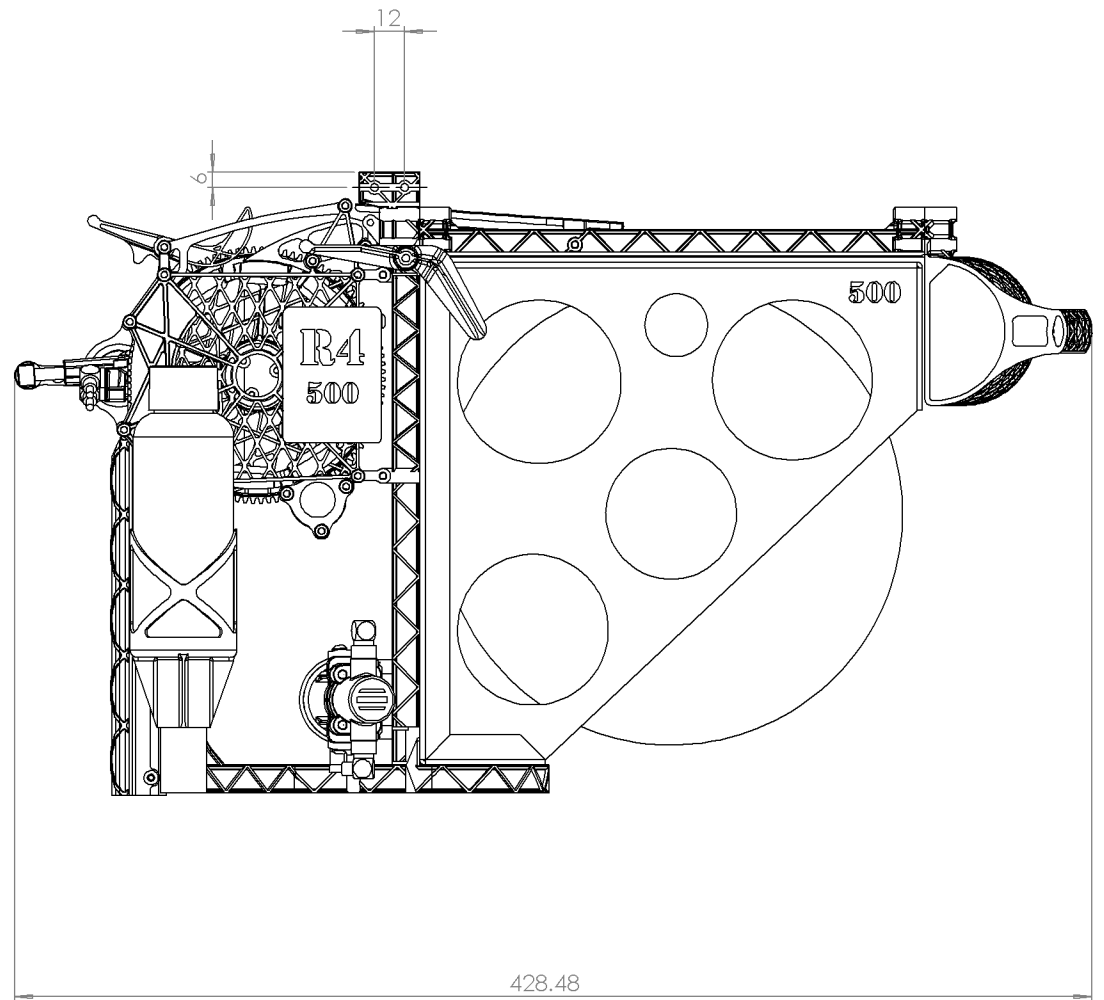

R4/500

R4/500

Empty weight: 1.08kg

R4/500

Full weight: 2.31kg

Centre of gravity