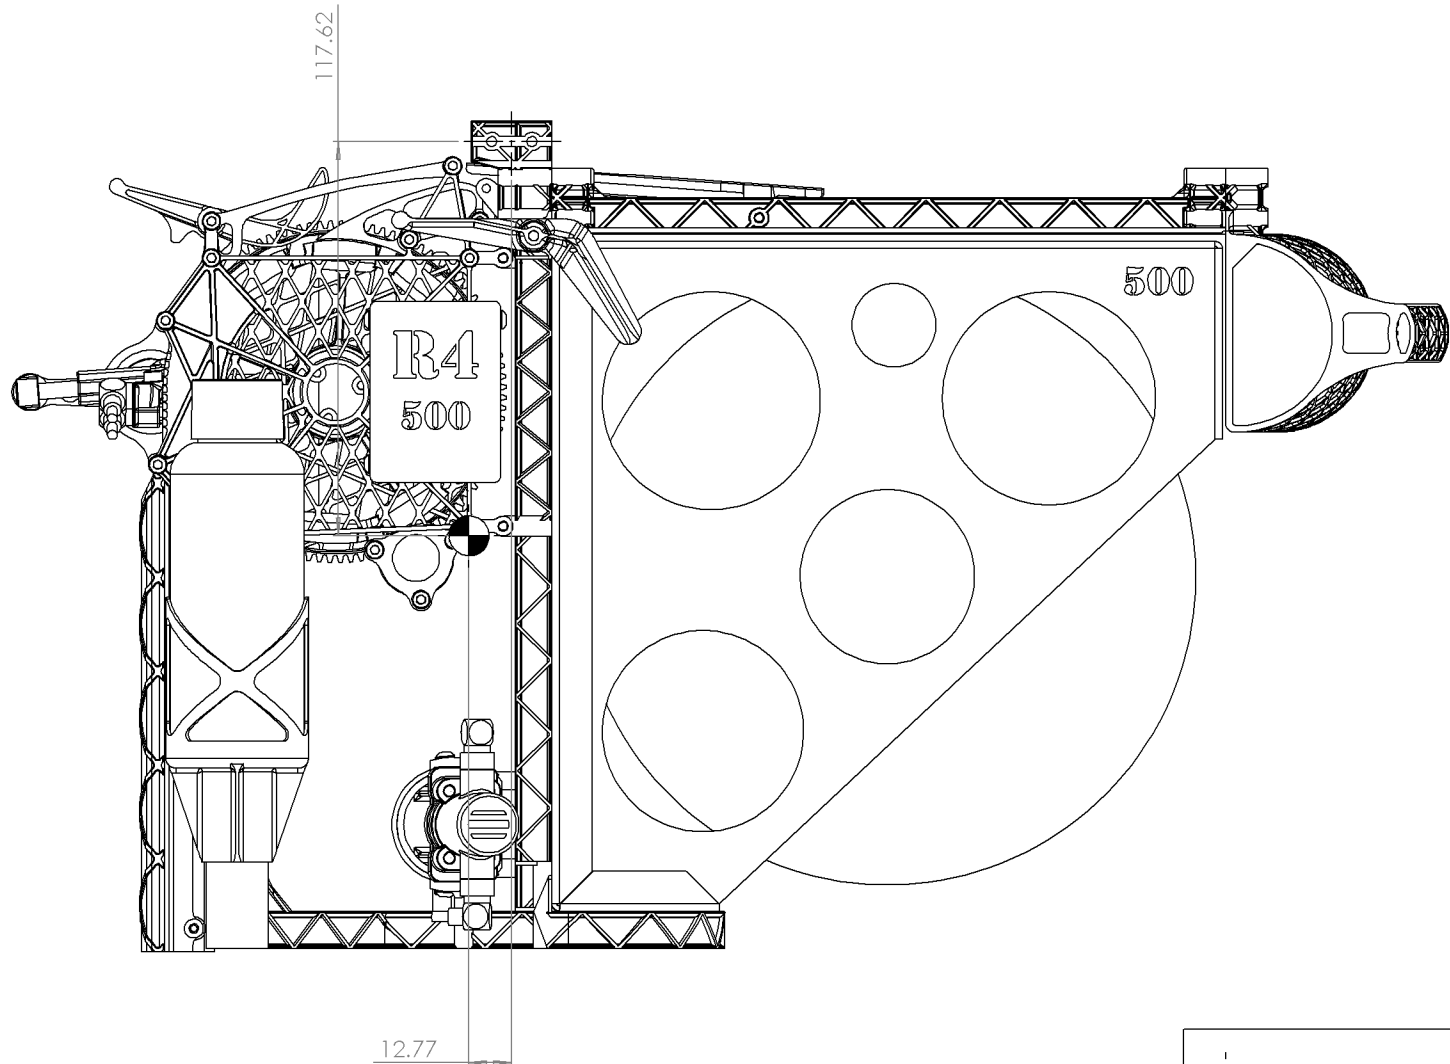

R4/500

R4/500

Empty weight: 1.08kg

R4/500

Full weight: 2.31kg

Centre of gravity