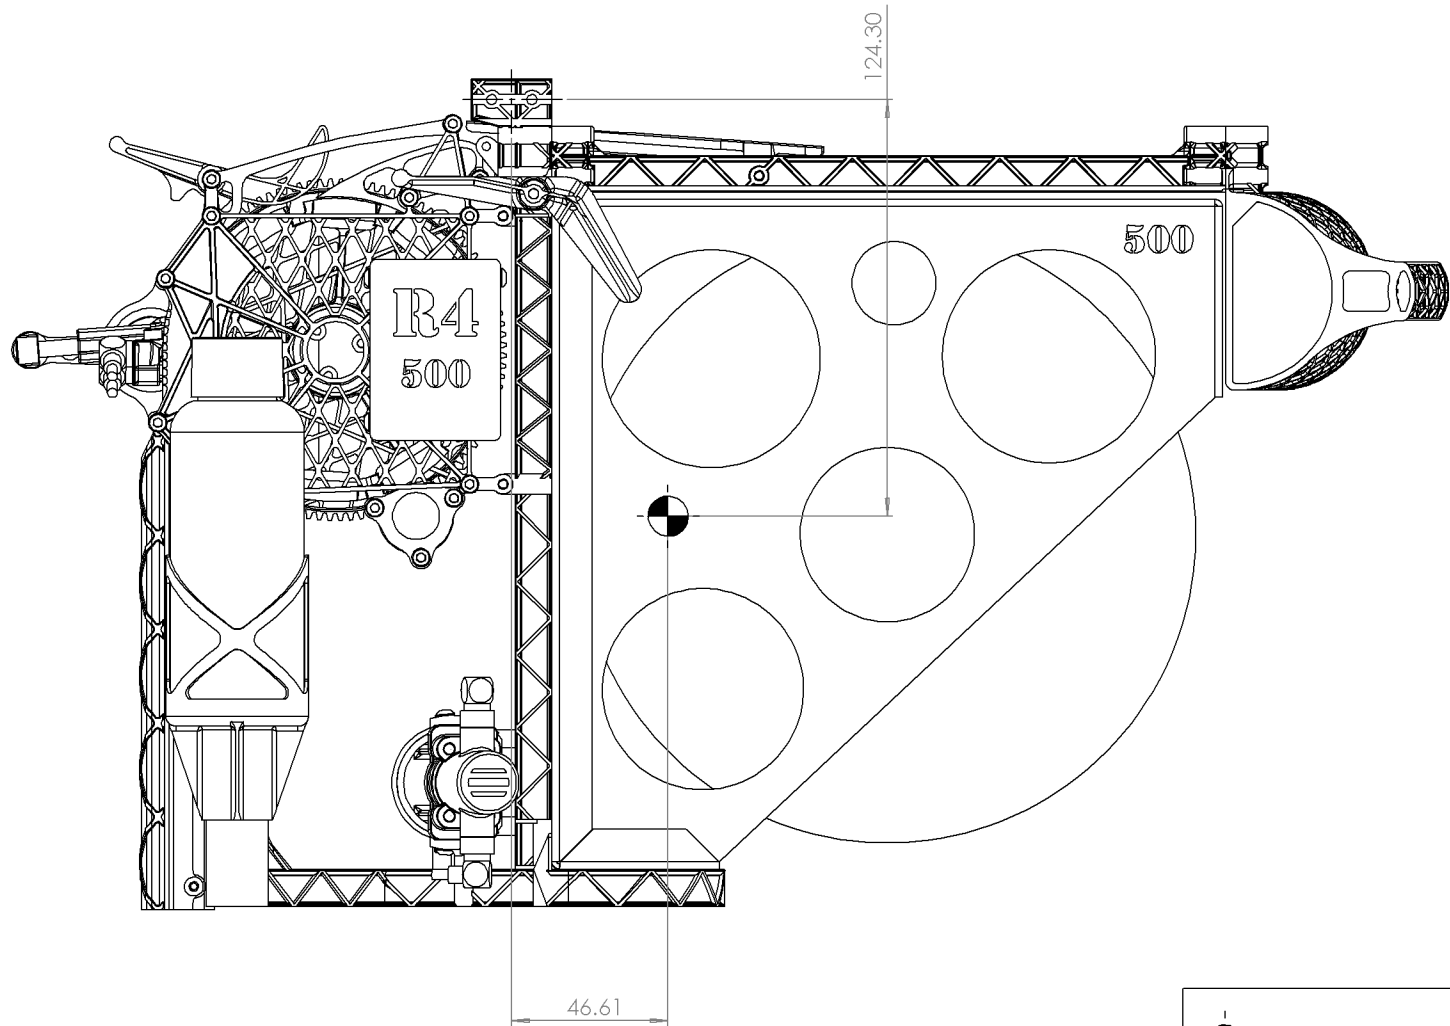

R4/500

R4/500

Empty weight: 1.08kg

R4/500

Full weight: 2.31kg

Centre of gravity