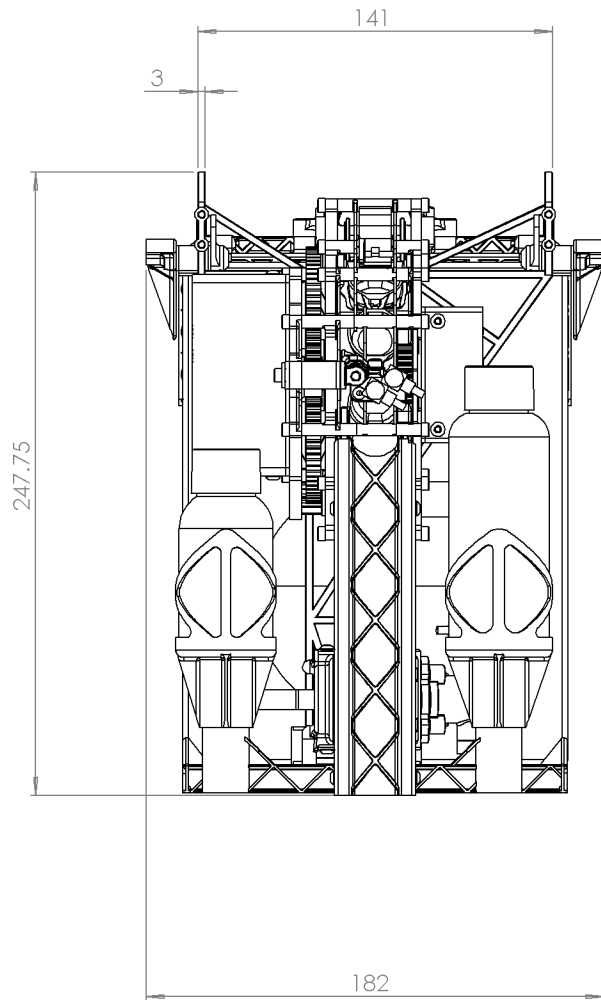

R4/500

R4/500

Empty weight: 1.08kg

R4/500

Full weight: 2.31kg

Centre of gravity